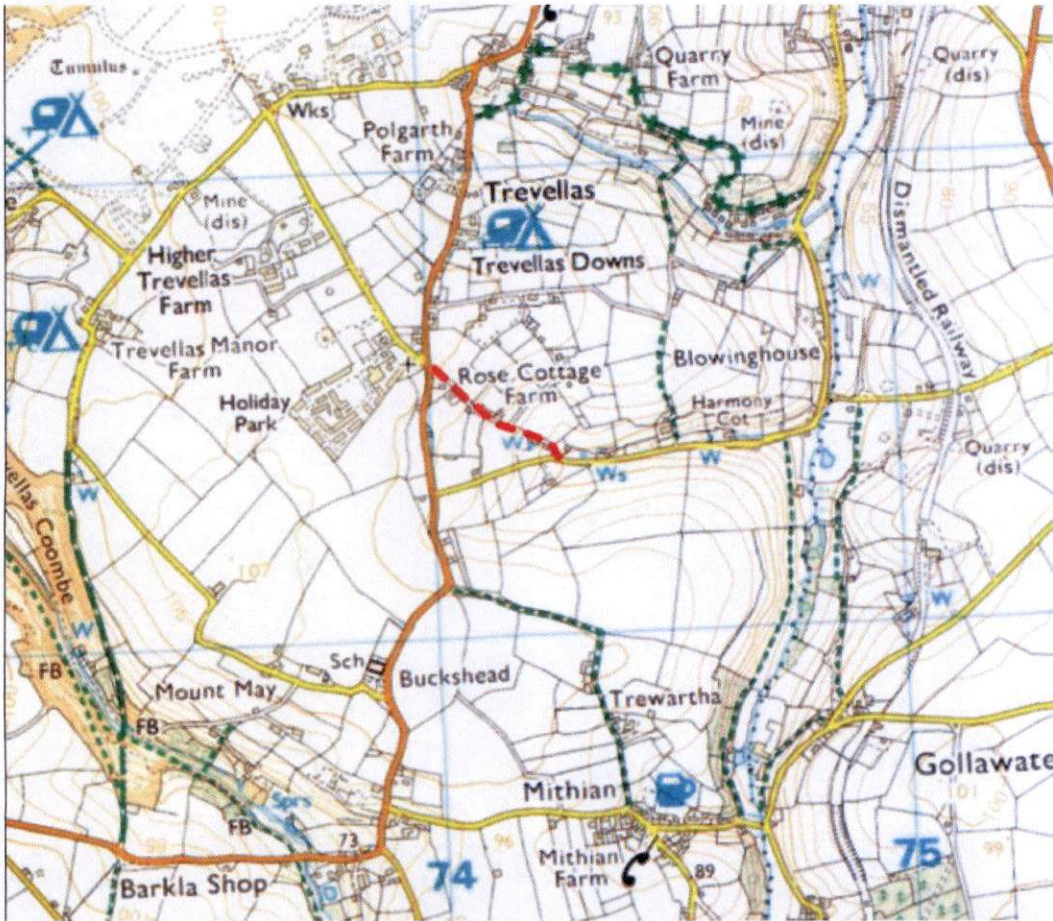

Map of Application Route

MAP (Route applied for is shown in RED DASHES)

NERC ACT 2006-TTHIS APPLICATION DOES NOT AFFECT ANY PRIVATE RIGHTS FOR VEHICLE ACCESS TO PROPERTY

04104122