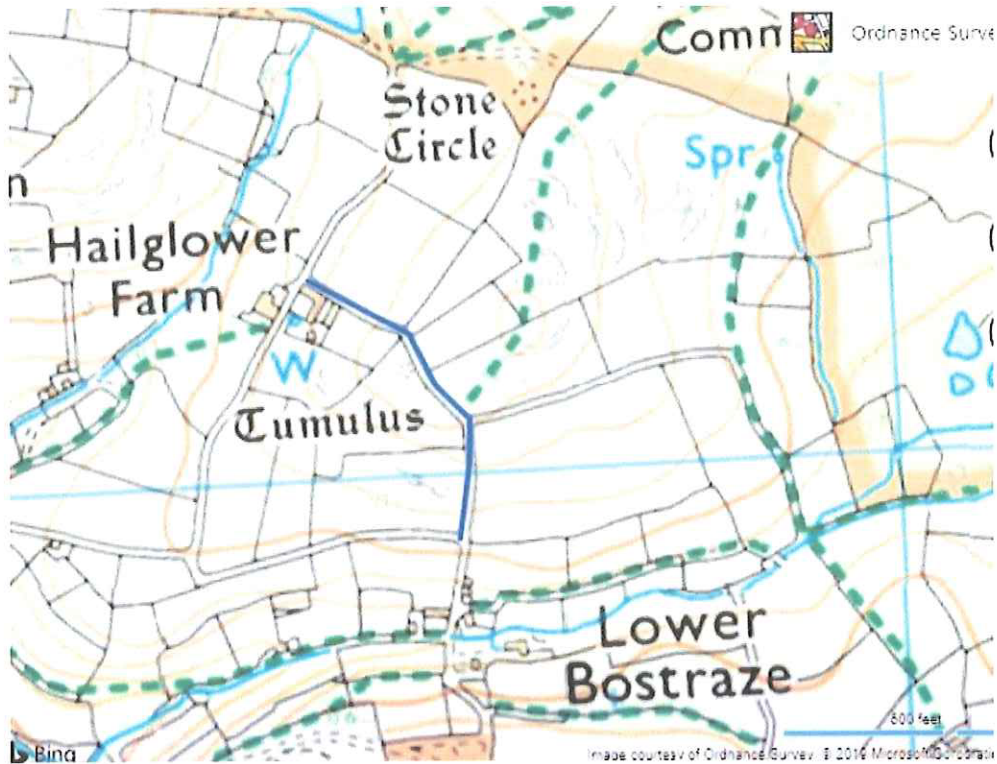

**Our Path Reference:** 114/R09

**Grid Reference:** SW385320

**Parish:** St Just-in-Penwith

**Map of Path:**

Path being claimed is shown in blue

27 July 2019

**Description of Path:**

Path starts at Unrecorded road near Hailglower SW38433219 and ends at Unrecorded road near Bostraze SW38563193

Old Hedged lane - Known as Lower Bostraze Lane

**Current Recorded Status:**

Path is not recorded on the Definitive Map

**Status being claimed:** Restricted Byway

**Notes:**

Path is not believed to be obstructed.