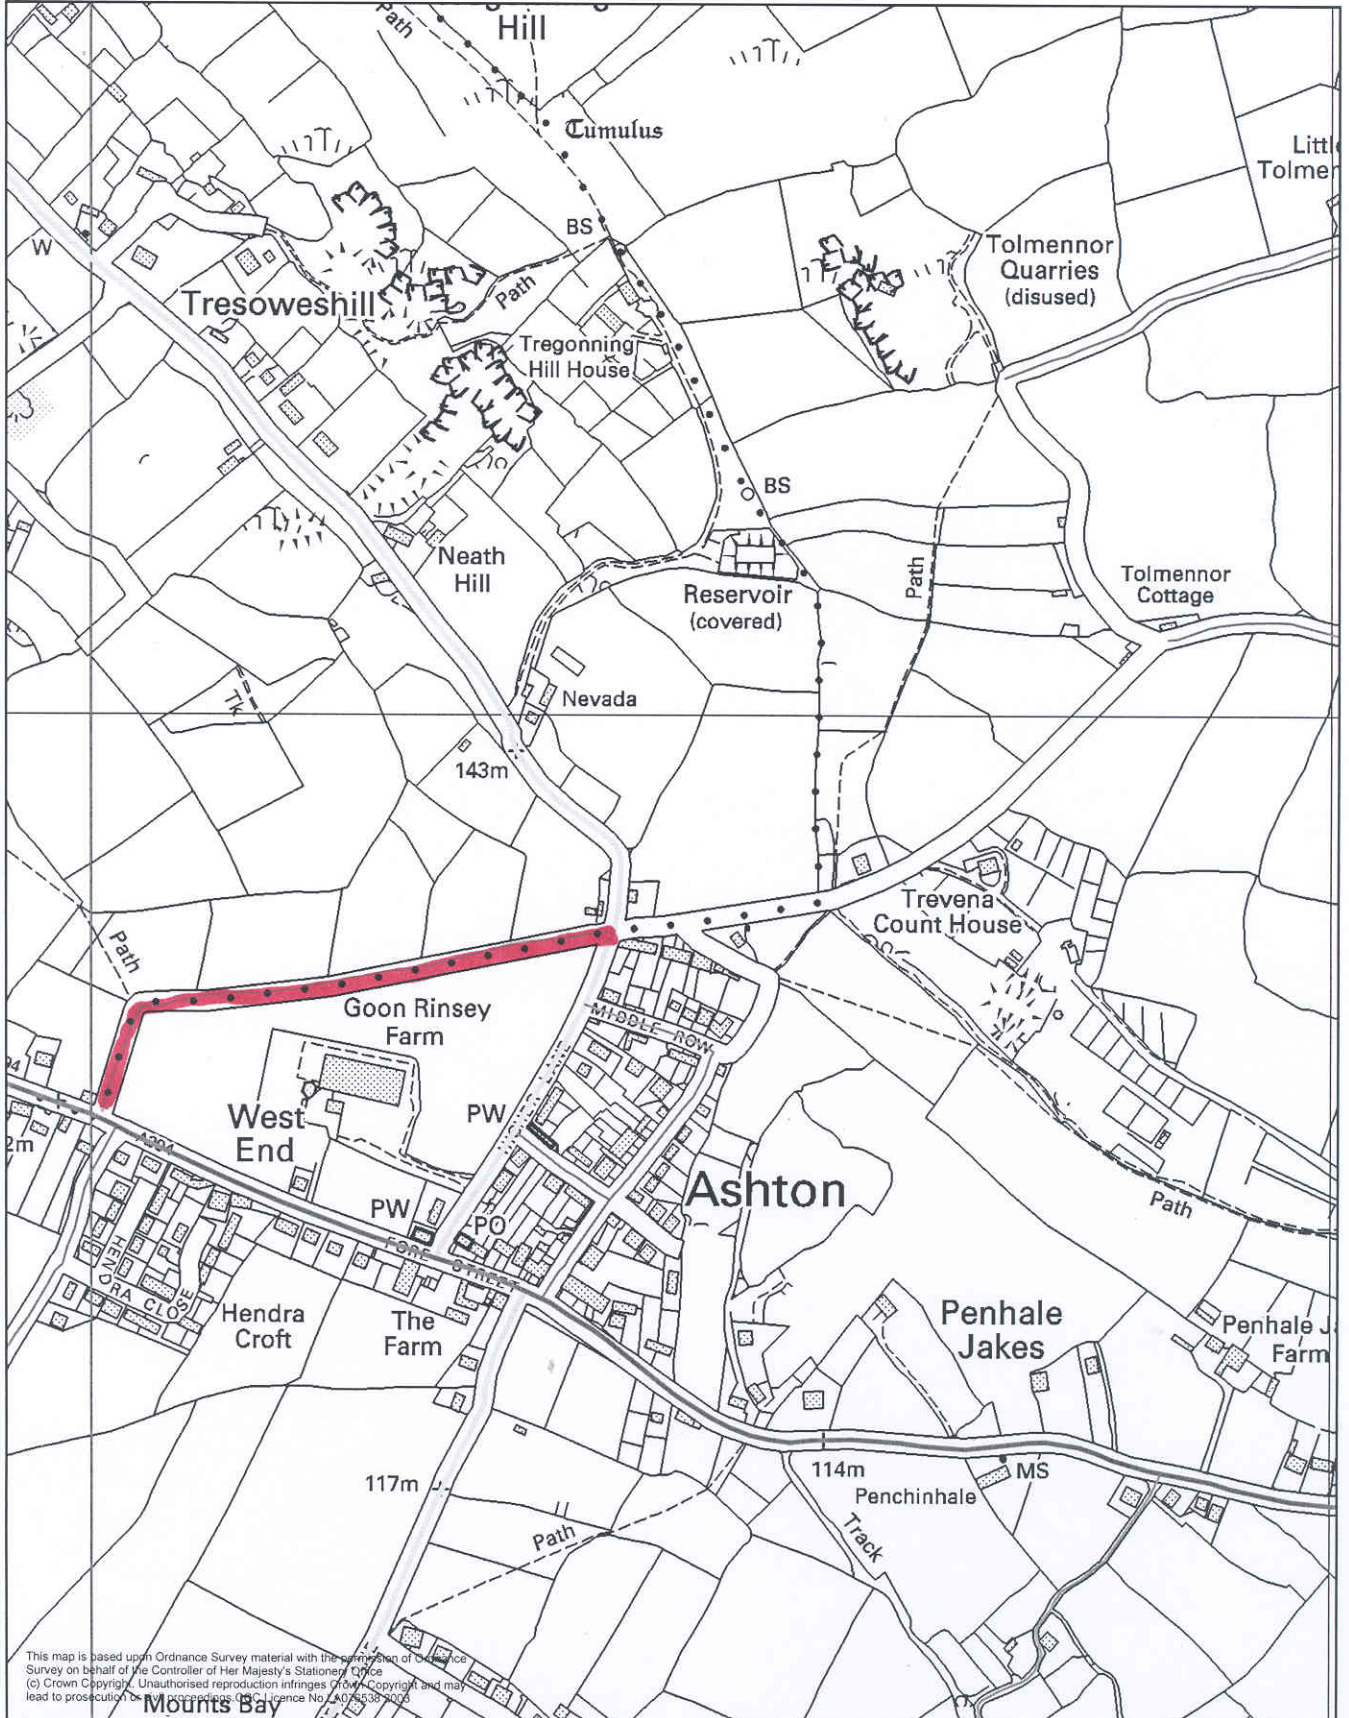

Scale: 1: 6000

Produced by:

Date: 20-02-2003

Cornwall County Council,